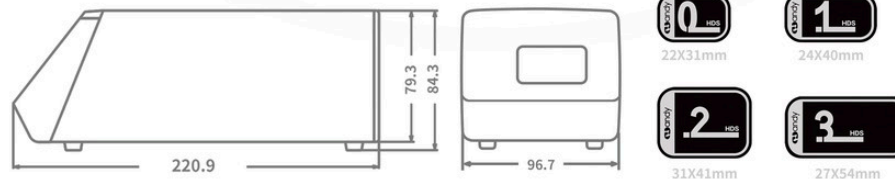

Flexible Imaging Plates

It is easier to fit the teeth, and the shooting is more comfortable and accurate.

4 Sizes

It is suitable for size 0/1/2/3 imaging plates to meet different application scenarios.

HDS-500 Size 2 *Pictures from clinic application

HDS-500 Size 2 *Pictures from clinic application

P Product Parameters

Laser Spot Size	Imaging Time	Laser Wavelength	Weight	ADC	Operating System
35μm	≤6sec	660nm	<1.5kgs	14bit	win7/10 (32bit&64bit)

S Size Show