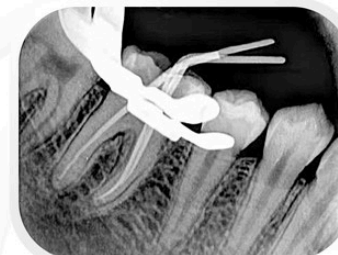

Digital Imaging Plate Scanner

F Functional Features

Mini and Portable

With weight < 1.5kg, it is highly integrated, ultra small and convenient to be moved.

One-Click Imaging

It can output images within 6s, meeting your fast imaging requirement.

Flexible Imaging Plates

It is easier to fit the teeth, and the shooting is more comfortable and accurate.

4 Sizes

It is suitable for size 0/1/2/3 imaging plates to meet different application scenarios.

HDS-500 Size 2 *Pictures from clinic application